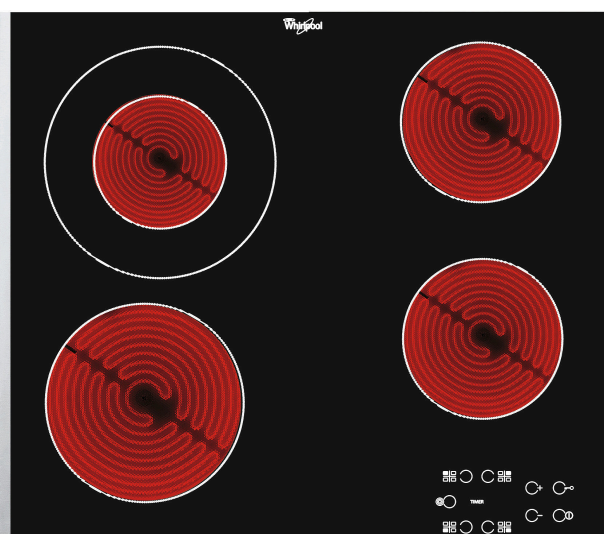

AKT 8130 BA

12NC: 859990964240

GTIN (EAN) code: 8003437830181

Whirlpool

SENSING THE DIFFERENCE

Whirlpool hob - AKT 8130 BA

This Whirlpool Hob features: electric power supply.

Touch control

Cooking at the press of a button. Thanks to TouchControl, the precise control of your hobs is at your finger tips. The sensor power regulation does without the 10 phases on most dials and thus allows for simpler cleaning and care for your hob.

Front Controls

Complete control over your cooking. Easily accessible and genuinely intuitive, the controls are conveniently positioned on the front panel of your hob, providing a frictionless cooking experience.

- Residual heat indicator
- Child lock
- On/Off Switch
- 60 cm hob
- Timer
- Black Glass Hob
- 4 Radiant cooking zones
- 4 Plate on Indicator
- Power on indicator
- 4 Cooking zones: 1 Radiant 1700 W, 1 Radiant 750/2100 W, 1 Radiant 1200 W, and 1 Radiant 1200 W
- 4 sides bevelled
- Dimensions HxWxD: 46x580x510 mm
- Niche dimensions HxWxD: 42x560x490 mm
- Electrical Connection Rating: 6200 W
- Voltage: 230 V
- Front left zone: 180 mm \varnothing , 1700 W