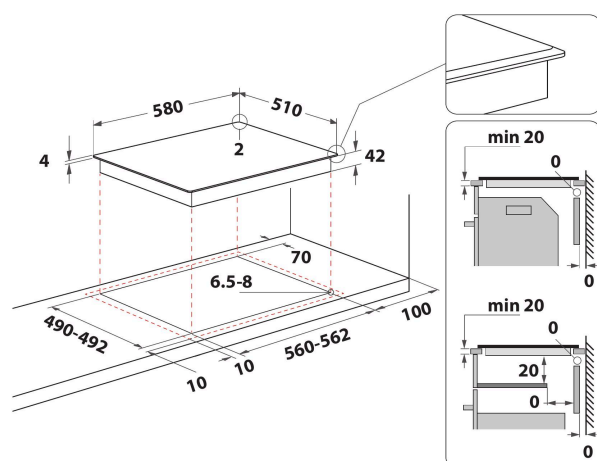

- Residual heat indicator
- Child lock
- On/Off Switch
- 60 cm hob
- Timer
- Black Glass Hob
- 4 Radiant cooking zones
- 4 Plate on Indicator
- Power on indicator
- 4 Cooking zones: 1 Radiant 1700 W, 1 Radiant 750/2100 W, 1 Radiant 1200 W, and 1 Radiant 1200 W
- 4 sides bevelled
- Dimensions HxWxD: 46x580x510 mm
- Niche dimensions HxWxD: 42x560x490 mm
- Electrical Connection Rating: 6200 W
- Voltage: 230 V
- Front left zone: 180 mm \varnothing , 1700 W